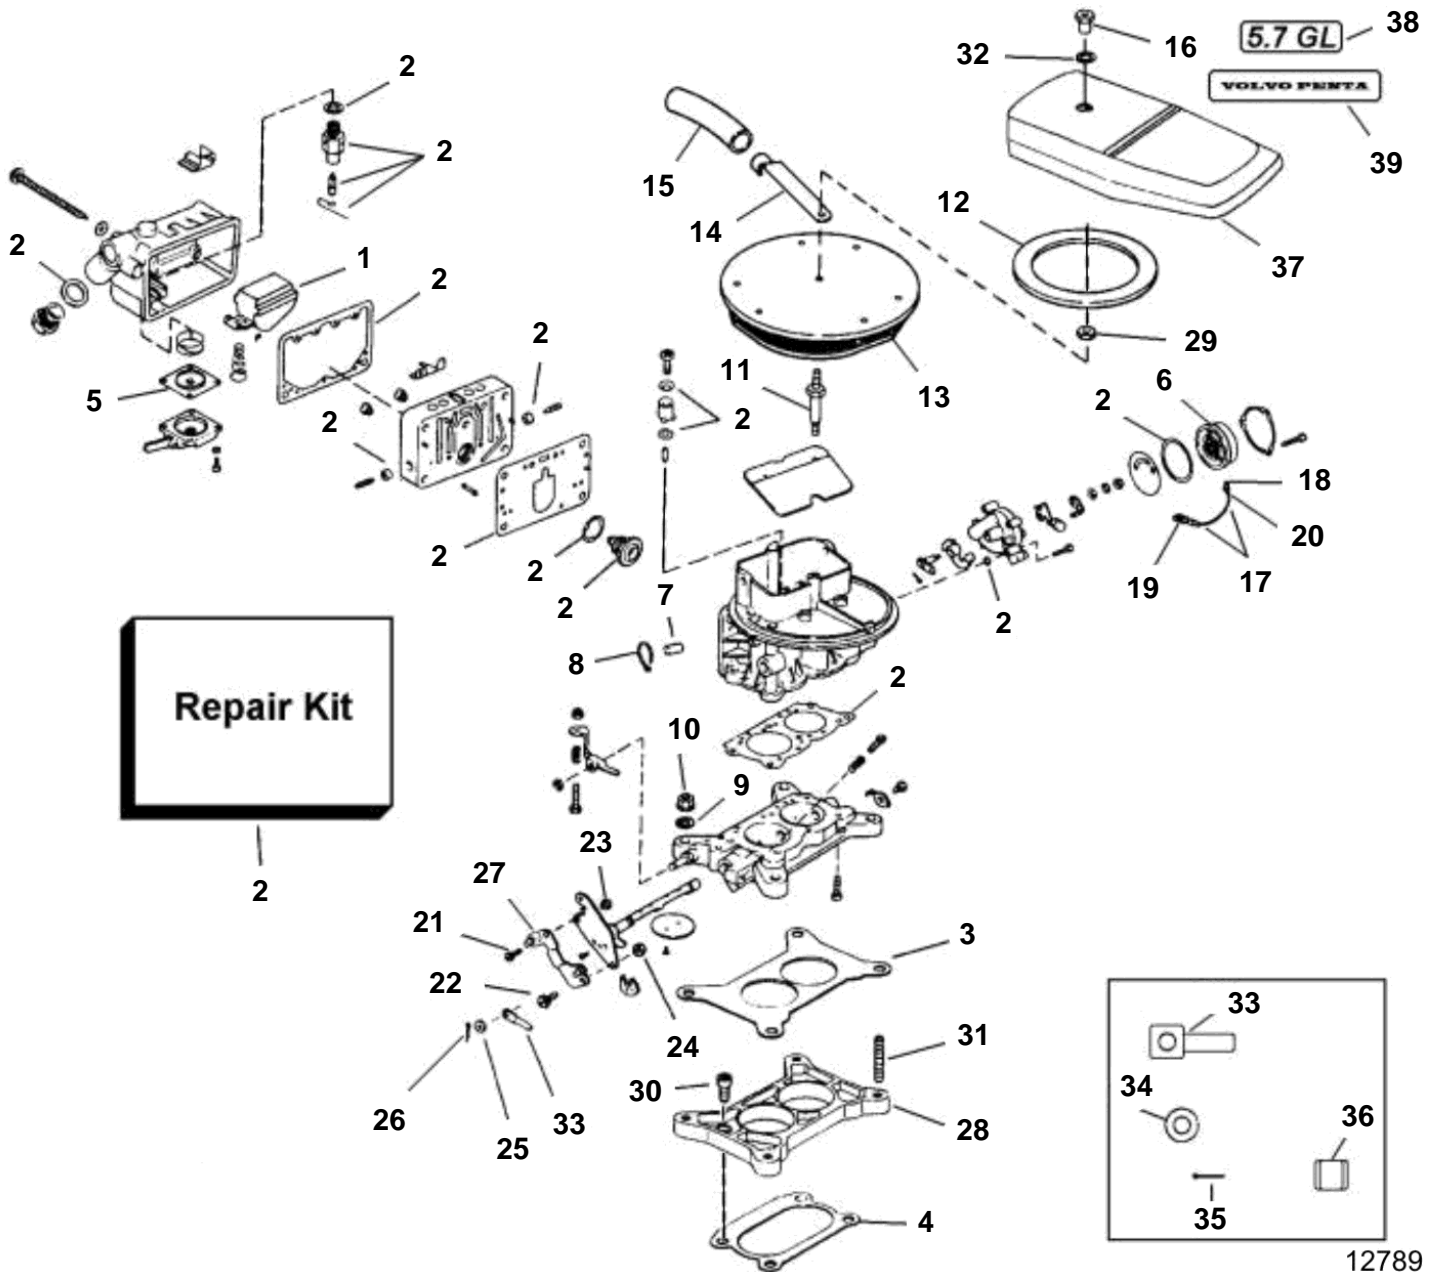

5.7GLPMDA, 5.7GLIMDA

5.7GLPMDA, 5.7GLIMDA

REF	PART NO.	QTY	DESCRIPTION	SEE SEC.	NOTES
1	3850245	1	Carburetor		Unnumbered parts serviced at assembly level only.
			• Bulletin P-23-1-1	P-23-1-1-EN	Power valve kits, Holley
1	3853575	1	• Float		
2	3854347	1	• Repair kit		
3	3853280	1	• • Gasket, Carburetor to adapter		
4	3853279	1	• • Gasket, Adapter to manifold		
5	3854257	1	• • Diaphragm, Accelerator pump, carburetor		
6	3853992	1	• Choke		
7	3852082	1	• Cap, Nipple		
8		1	• Lock strap, Nipple		
9	3852191	1	Washer, Choke ground		
10	3852142	4	Nut, Stud, Carburetor mounting		
11	3853560	1	Stud, Flame arrestor		
12	3850458	3	Spacer, Spacer		
13		1	Flame shield		
14	3852695	1	Connector, Crankcase vent		
15	3852435	1	Hose, Crankcase vent, 9 in. (229 mm)		
16	3852749	1	Nut, Cover		
17	3853845	1	Cable, Choke ground		
18	3854258	1	• Cable terminal		
19	3852037	1	• Cable terminal, Ring		
20	3854259	1	• Cover, Terminal		
21	3850415	1	Screw, Throttle lever		
22	3852154	1	Screw, Throttle lever		
23	3853758	1	Nut, Throttle lever		
24	3852420	1	Lock nut, Throttle lever		
25	3852049	1	Washer, Throttle cable to lever		
26	3852052	1	Cotter pin, Throttle cable to lever		
27	3850217	1	Lever, Throttle		
28		1	Adapter, Carburetor to intake manifold		
29	3853561	1	Nut, Flame arrestor		
30	3852864	4	Screw, Adapter to intake manifold		
31	3853373	4	Stud, Carburetor to adapter		
32	3852007	1	Washer, Cover		
33	3850941	1	Adapter, Throttle cable		
34	3852193	1	Washer, Throttle cable		
35	3852052	1	Cotter pin, Throttle cable		
36	3852019	1	Retainer, Throttle cable trunnion		
37	3850510	1	Cover, Flame arrestor		
38	3850536	1	Decal, 5.7 GL		
39	3850545	1	Decal, Volvo Penta		